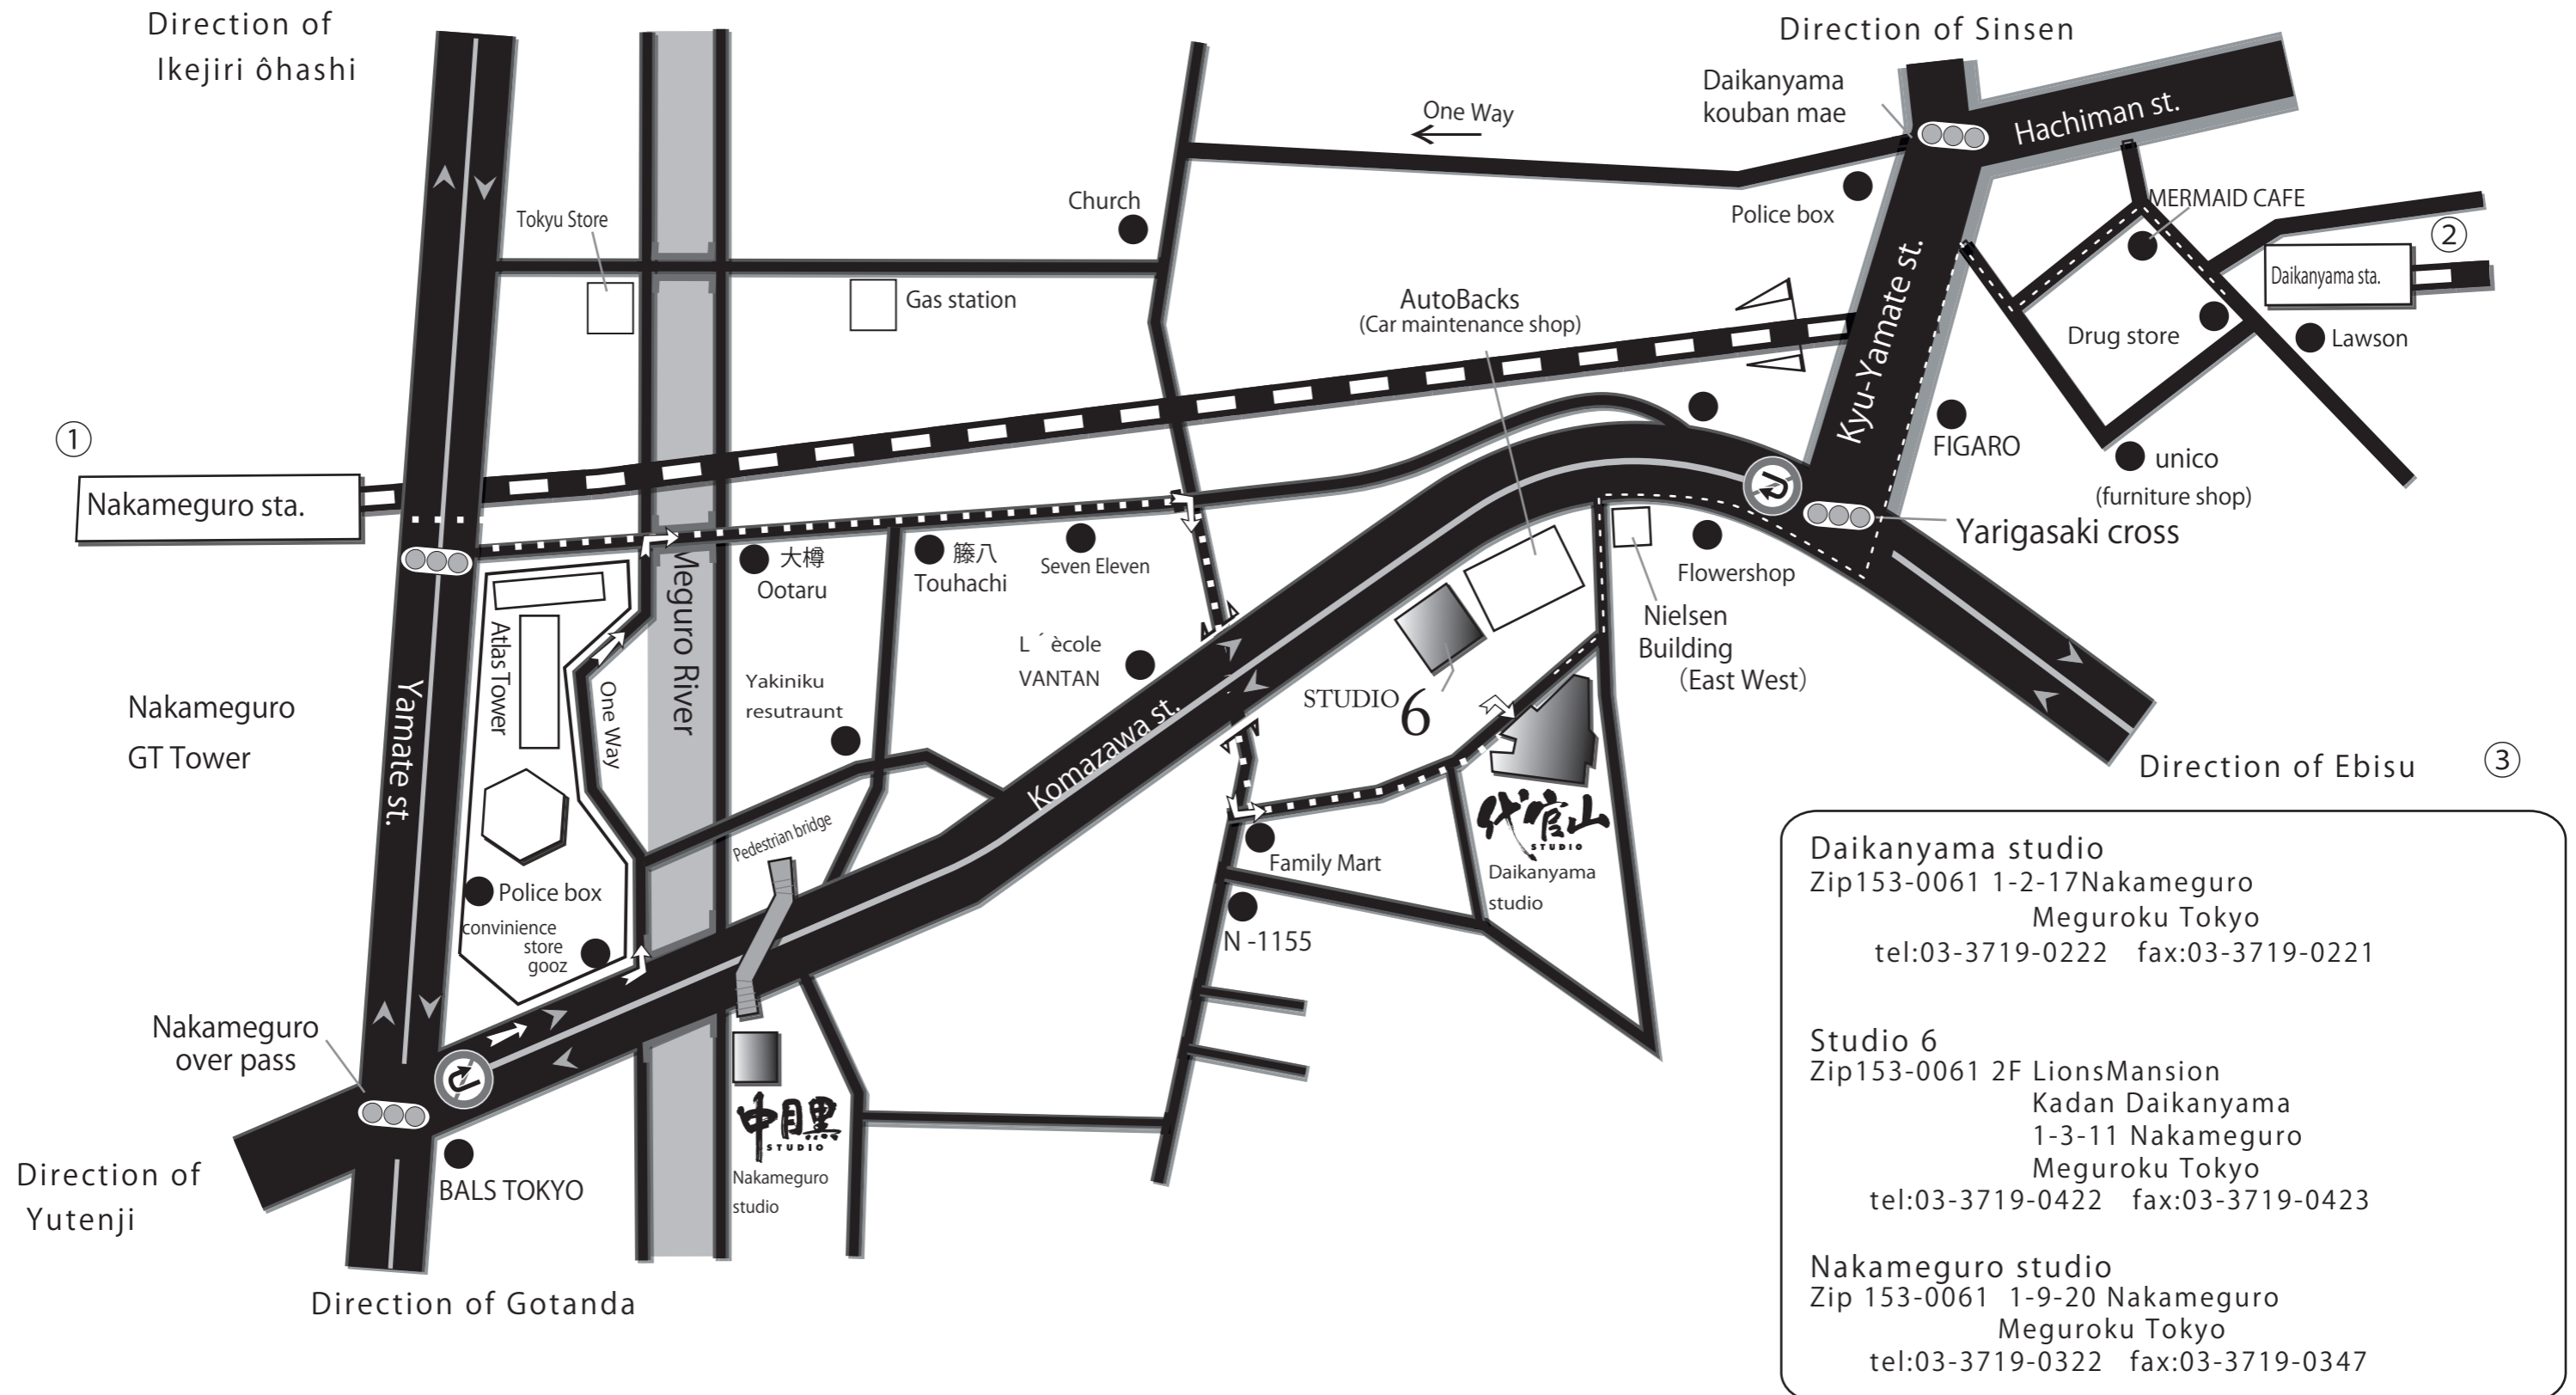

UR STUDIO DIVISION

<http://www.urg.co.jp/studio>

<access map>

- ①Tokyu Tōyoko Line [Nakameguro]
Hibiya subway Line [Nakameguro]
5min.on foot.
- ②Tokyu Tōyoko Line [Daikanyama]
5min.on foot.
- ③JR Yamanote Line [Ebisu]
Hibiya subway Line [Ebisu]
Exit No.5
10min.on foot.